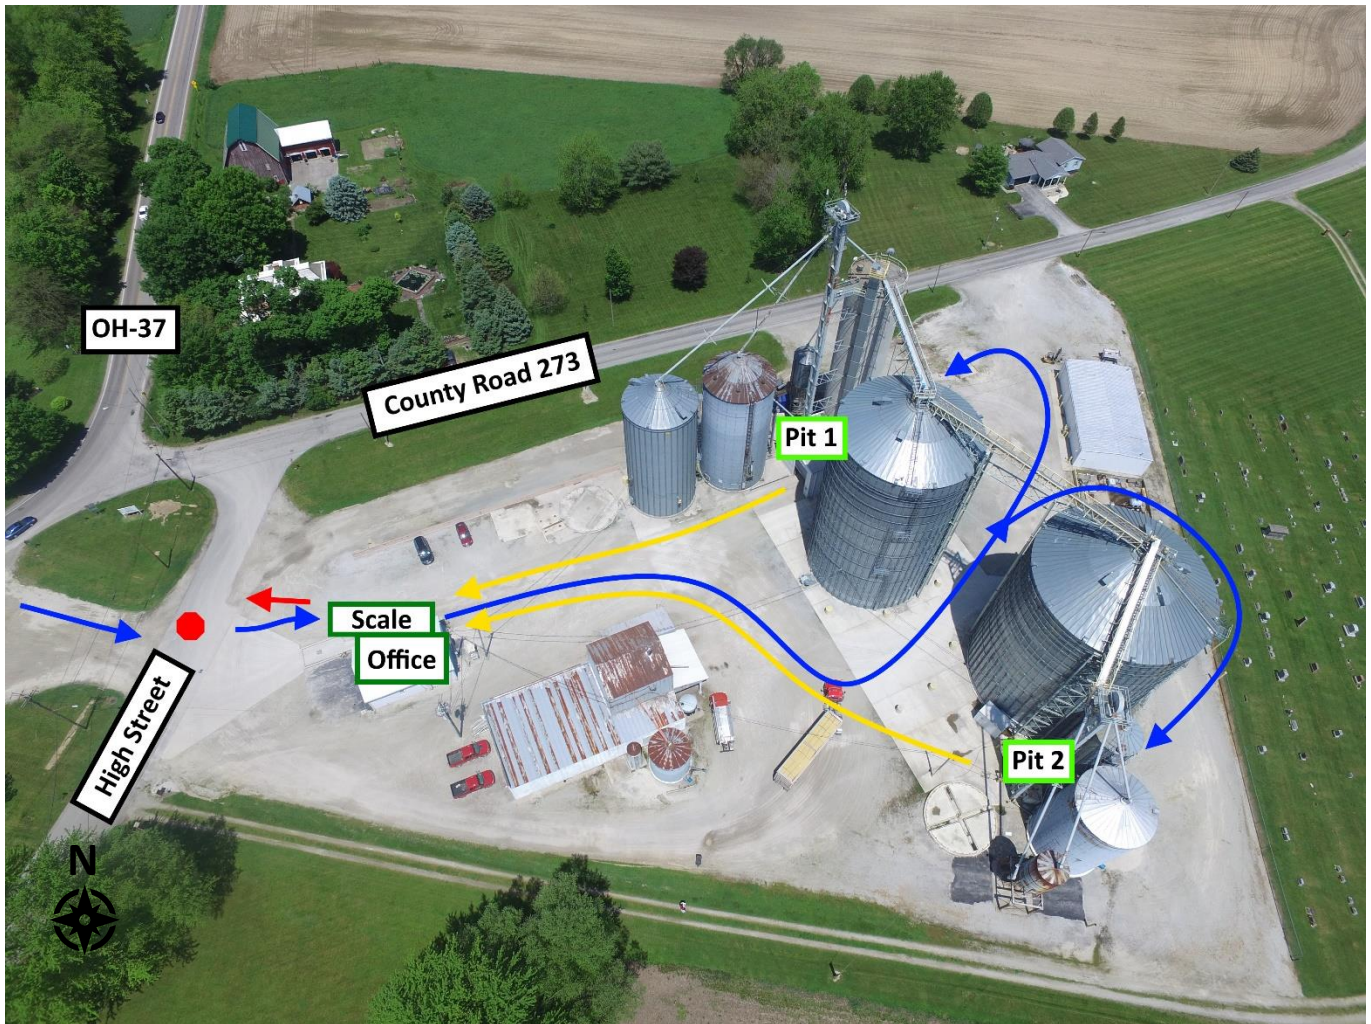

Welcome to

Mt. Blanchard Grain

Notes:

Please enter our facility from OH-37 and proceed east towards the scales. Be sure your tarp is open, and yield to outbound trucks coming westbound off the scales. Once weighed and probed, you will hear a buzzer and following the buzz proceed to the assigned dump pit. Once empty, exit the pit and head towards the scales westbound. Once weighed empty, please retrieve your scale ticket and exit the facility. Thank you for visiting, and for your continued support of Legacy Farmers Cooperative.

Legend:

-  Inbound
-  Outbound
-  Exit Facility
-  Stop